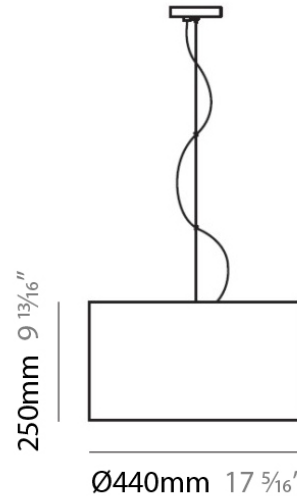

PROJECT	
TYPE	
NOTES	
QUANTITY	
DATE	

DEBUT SUSPENSION

D81116

GENERAL

Series: Debut
Brand: Panzeri
Division: Design
Mounting Type: Suspension
Mounting Location: Ceiling
Subcategory: Pendant

PHYSICAL

Shape: Drum
Diameter (mm): 440
Diameter (in): 17 1/2
Height (mm): 250
Height (in): 10
Max. Overall Height (mm): 2250
Max. Overall Height (in): 88 9/16
Light Distribution: Direct / Indirect
Weight (kg): 3.27
Weight (lbs): 7.2
Diffuser: Crocodile Red Recycled Leather
Fixture Finish: NIC
Fixture Material: Metal

ELECTRICAL

Number of Lamps: 1
Lamp Type: LED Retrofit
Lamp Shape: A19
Bulb Included: Bulb Not Included
Total Output Wattage (W): 15
Max. Wattage Per Lamp (W): 15
Lamp Base: E26
Input Voltage (V): 120
Upon Request: 277Vac / GU24

LED

OPTICAL

RATINGS AND CERTIFICATIONS

Certified By: CSA Certified to UL and CSA Standards
IP rating: IP20