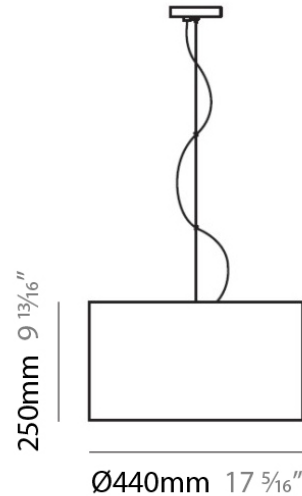

DEBUT SUSPENSION

D81118

GENERAL

Series: Debut
Brand: Panzeri
Division: Design
Mounting Type: Suspension
Mounting Location: Ceiling
Subcategory: Pendant

PHYSICAL

Shape: Drum
Diameter (mm): 440
Diameter (in): 17 1/2
Height (mm): 250
Height (in): 10
Max. Overall Height (mm): 2250
Max. Overall Height (in): 88 9/16
Light Distribution: Direct / Indirect
Weight (kg): 3.27
Weight (lbs): 7.2
Diffuser: Ostrich White Recycled Leather
Fixture Finish: NIC
Fixture Material: Metal

ELECTRICAL

Number of Lamps: 1
Lamp Type: LED Retrofit / CFL
Lamp Shape: A19
Bulb Included: Bulb Not Included
Total Output Wattage (W): 15 / 23
Max. Wattage Per Lamp (W): 15 / 23
Lamp Base: E26
Input Voltage (V): 120
Upon Request: 277Vac / GU24

LED

OPTICAL

RATINGS AND CERTIFICATIONS

Certified By: CSA Certified to UL and CSA Standards
IP rating: IP20

PROJECT	
TYPE	
NOTES	
QUANTITY	
DATE